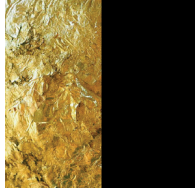

## CRASH

PROJECT \_\_\_\_\_

TYPE \_\_\_\_\_

NOTES \_\_\_\_\_

QUANTITY \_\_\_\_\_

DATE \_\_\_\_\_

Bronze Leaf/Matte Black - BFM

Bronze Leaf - BRL

Bronze Leaf/White - BRW

Copper Leaf - CLF

Copper Leaf/Matte Black - CLM

Copper Leaf/White CLW - CLW

Gold Leaf - GLF

Gold Leaf/Matte Black - GLM

Gold Leaf/White - GLW

Matte Black - MBK

Silver Leaf - SLF

Silver Leaf/Matte Black - SLM

Silver Leaf/White - SLW

White - WHI

**Digital:** Not all screens are calibrated the same, and therefore, colors will appear differently between screens.

**Physical:** When texture is involved, there will be variations in color, character and tone within a product series and between product families.