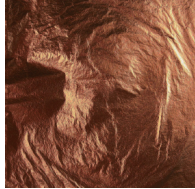

## CRASH

PROJECT \_\_\_\_\_

TYPE \_\_\_\_\_

NOTES \_\_\_\_\_

QUANTITY \_\_\_\_\_

DATE \_\_\_\_\_

Bronze Leaf/Matte Black - BFM

Bronze Leaf - BRL

Bronze Leaf/White - BRW

Copper Leaf - CLF

Copper Leaf/Matte Black - CLM

Copper Leaf/White CLW - CLW

Gold Leaf - GLF

Gold Leaf/Matte Black - GLM

Gold Leaf/White - GLW

Matte Black - MBK

Silver Leaf - SLF

Silver Leaf/Matte Black - SLM

Silver Leaf/White - SLW

White - WHI

**Digital:** Not all screens are calibrated the same, and therefore, colors will appear differently between screens.

**Physical:** When texture is involved, there will be variations in color, character and tone within a product series and between product families.